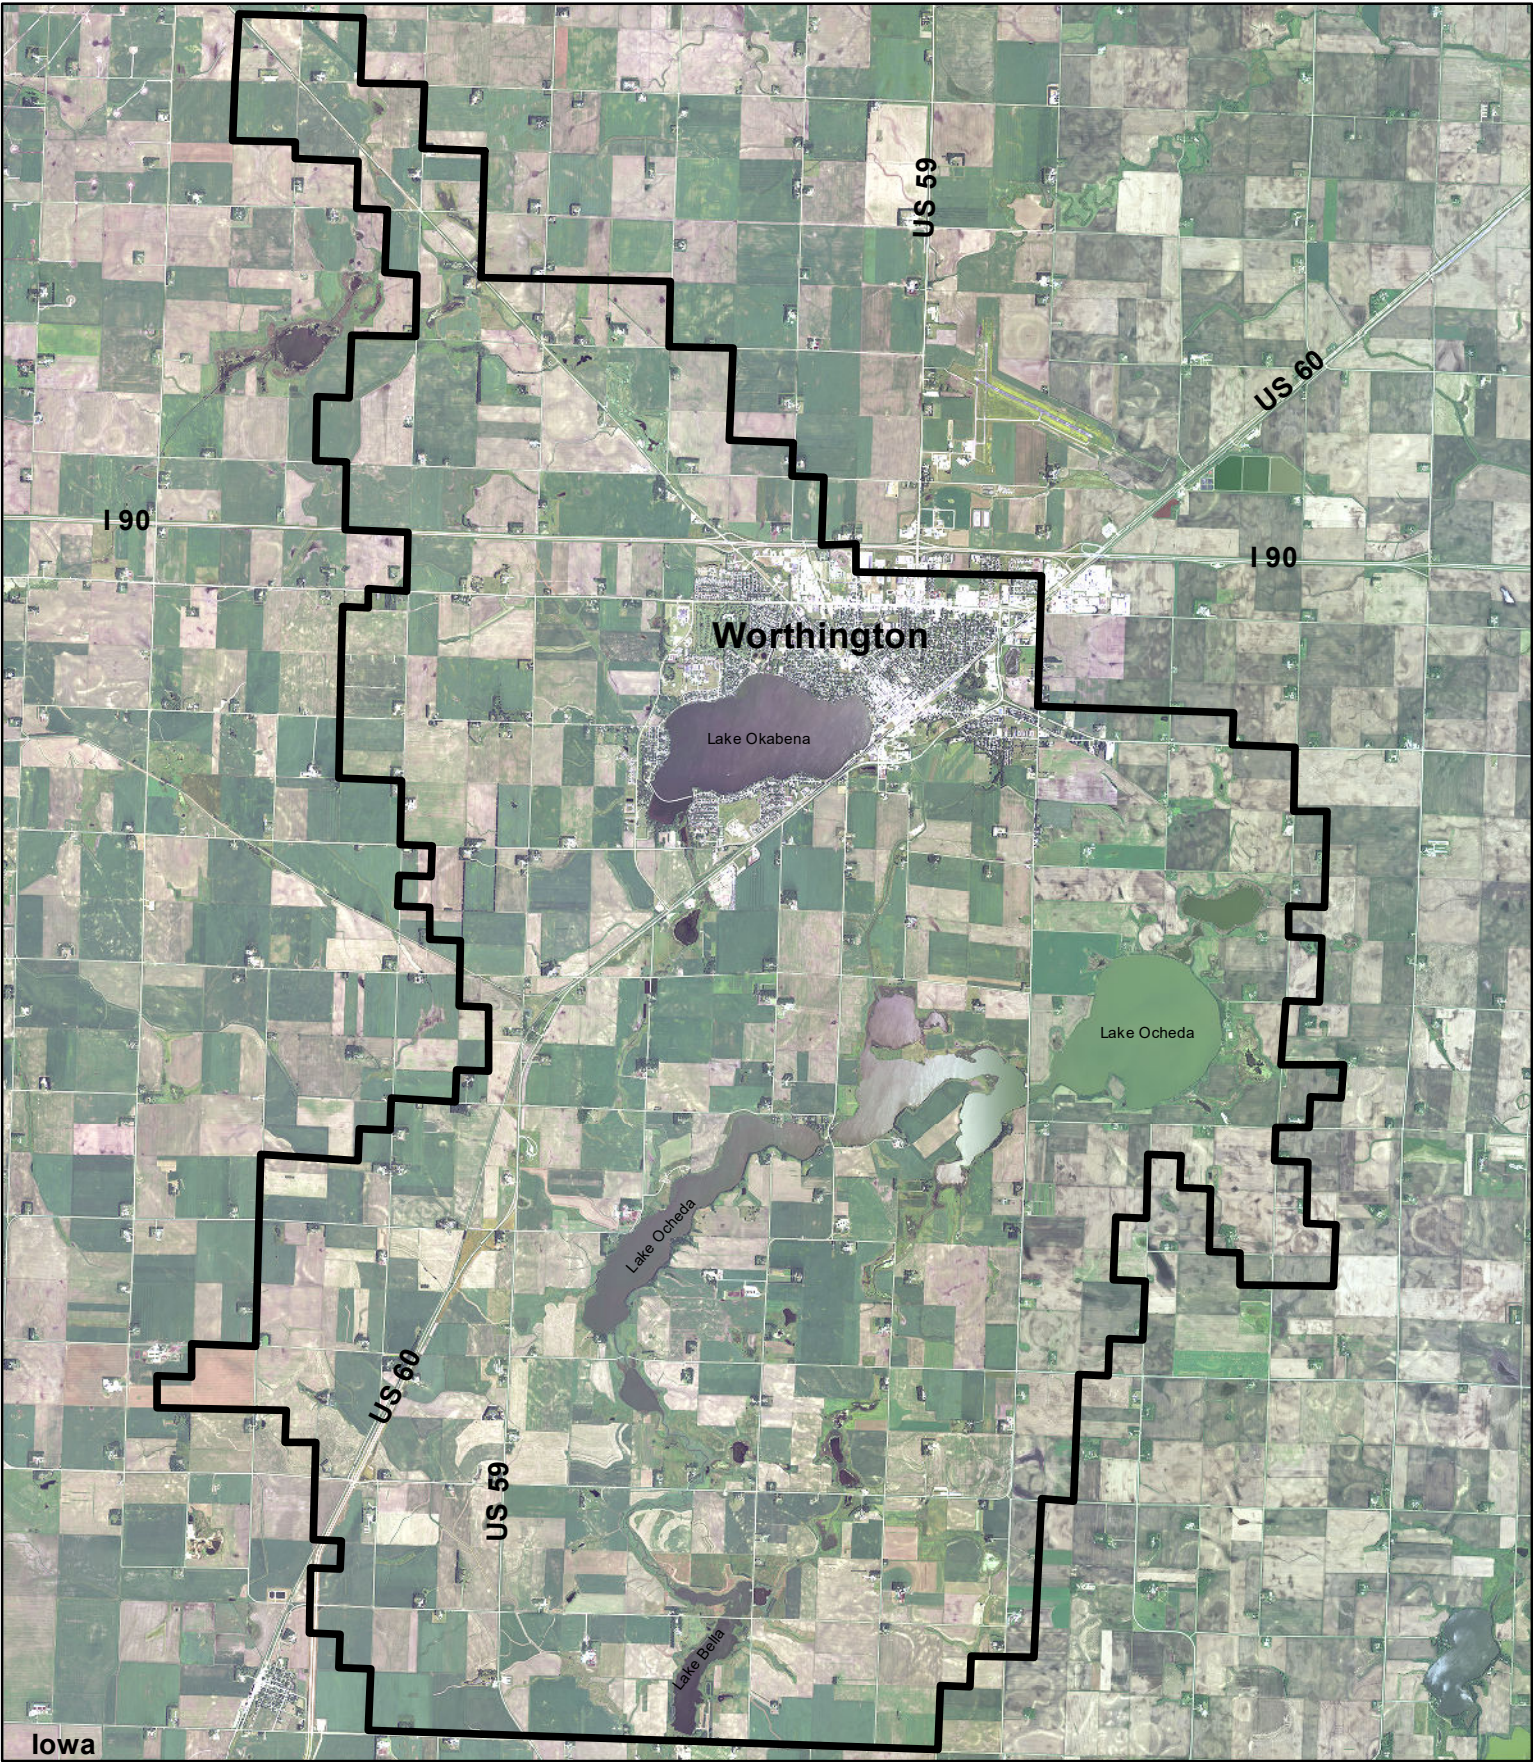

# Okabena-Ocheda Watershed District

## Nobles County, Minnesota

— District Boundary