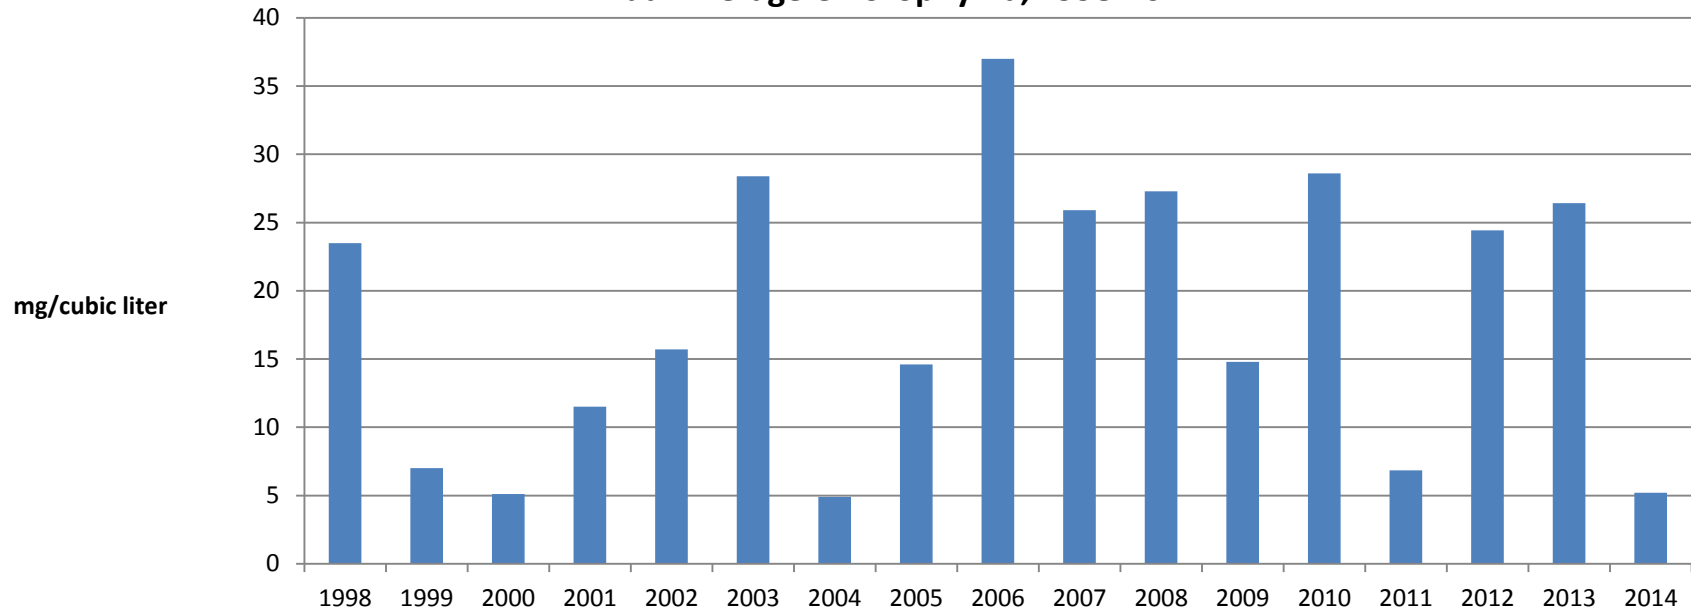

Lake Okabena
Annual Average Total Phosphorus, 1999-2014

Lake Okabena
Annual Average Chlorophyll-a, 1998-2014

Lake Okabena
Annual Average Total Suspended Solids, 1998-2014

Lake Okabena
Annual Average Suspended Volatile Solids, 1998-2014

Lake Okabena
Annual Average Total Kjeldahl Nitrogen, 1999-2014