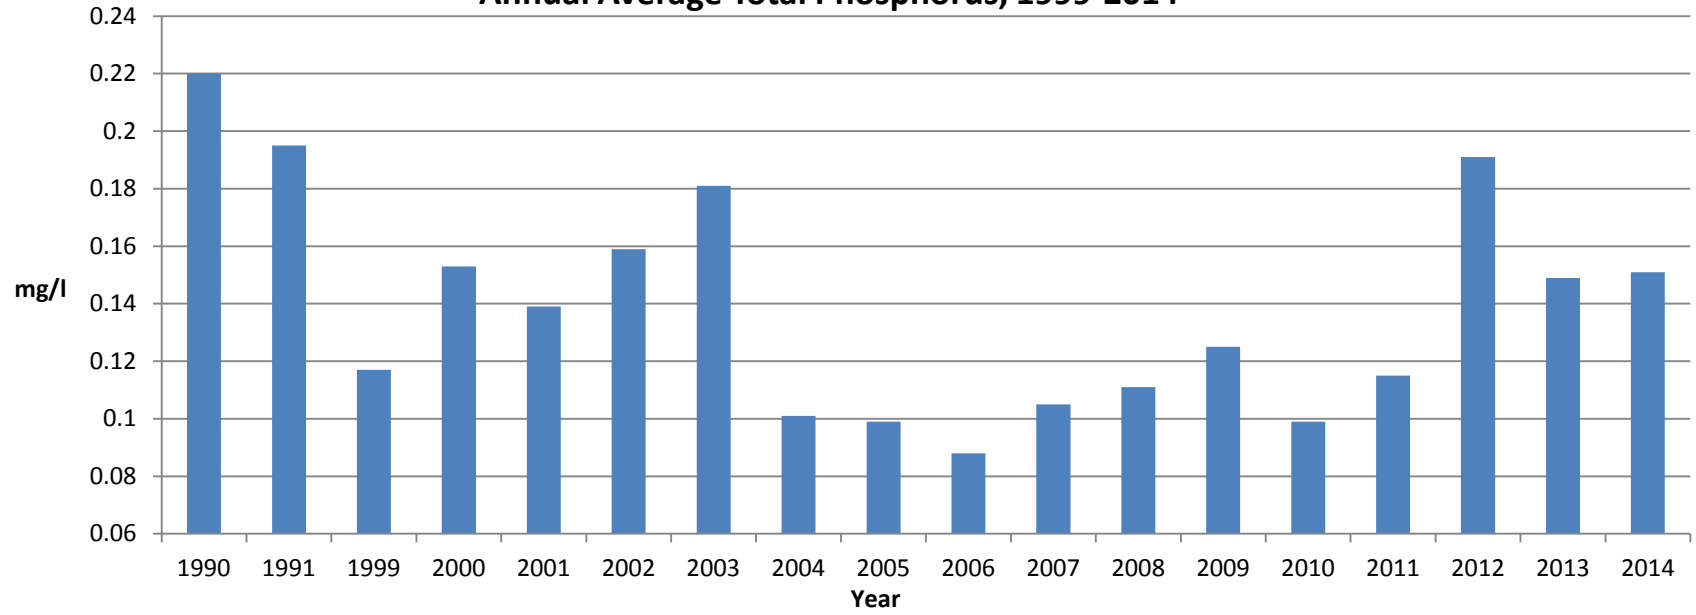

Lake Okabena
Annual Average Total Phosphorus, 1999-2014

Lake Okabena
Annual Average Chlorophyll-a, 1998-2014

Lake Okabena
Annual Average Total Suspended Solids, 1998-2014

Lake Okabena
Annual Average Suspended Volatile Solids, 1998-2014

Lake Okabena
Annual Average Total Kjeldahl Nitrogen, 1999-2014