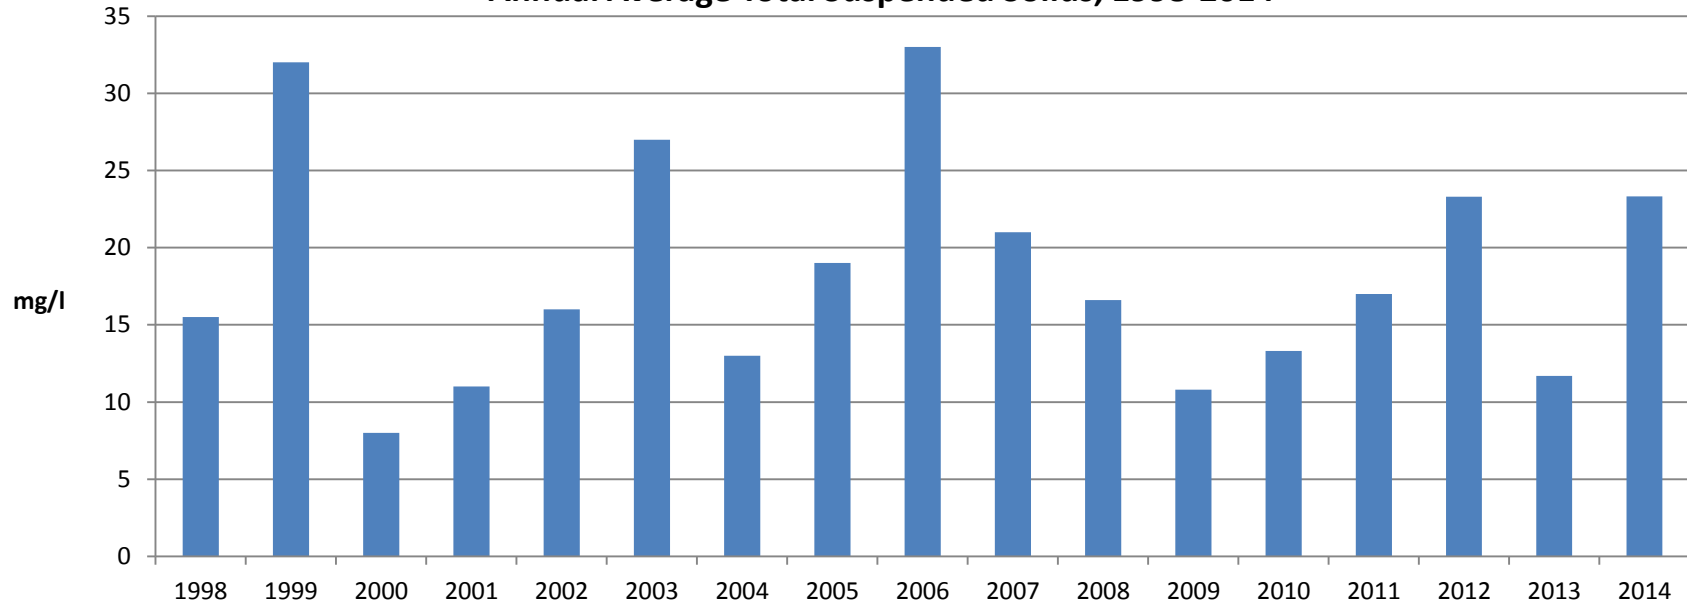

Lake Okabena
Annual Average Total Phosphorus, 1999-2014

Lake Okabena
Annual Average Chlorophyll-a, 1998-2014

Lake Okabena
Annual Average Total Suspended Solids, 1998-2014

Lake Okabena
Annual Average Suspended Volatile Solids, 1998-2014

Lake Okabena
Annual Average Total Kjeldahl Nitrogen, 1999-2014