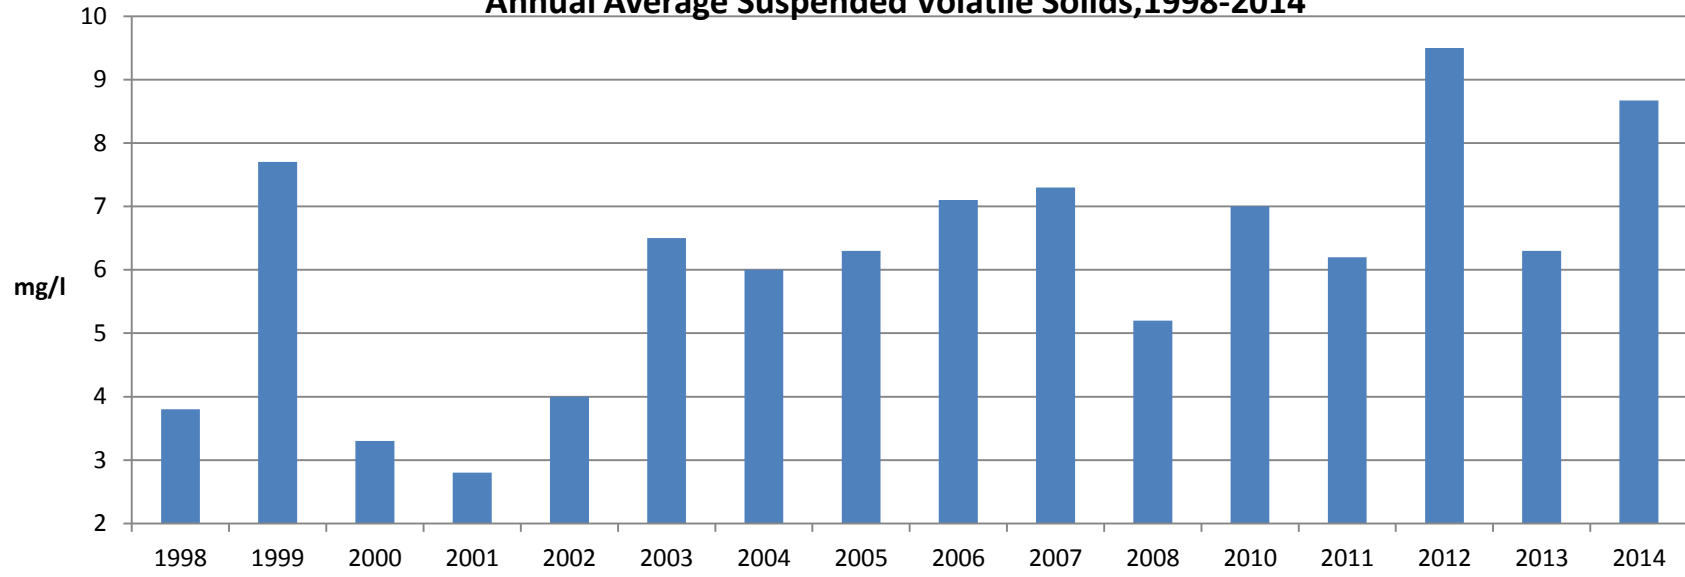

Lake Okabena
Annual Average Total Phosphorus, 1999-2014

Lake Okabena
Annual Average Chlorophyll-a, 1998-2014

Lake Okabena
Annual Average Total Suspended Solids, 1998-2014

Lake Okabena
Annual Average Suspended Volatile Solids, 1998-2014

Lake Okabena
Annual Average Total Kjeldahl Nitrogen, 1999-2014